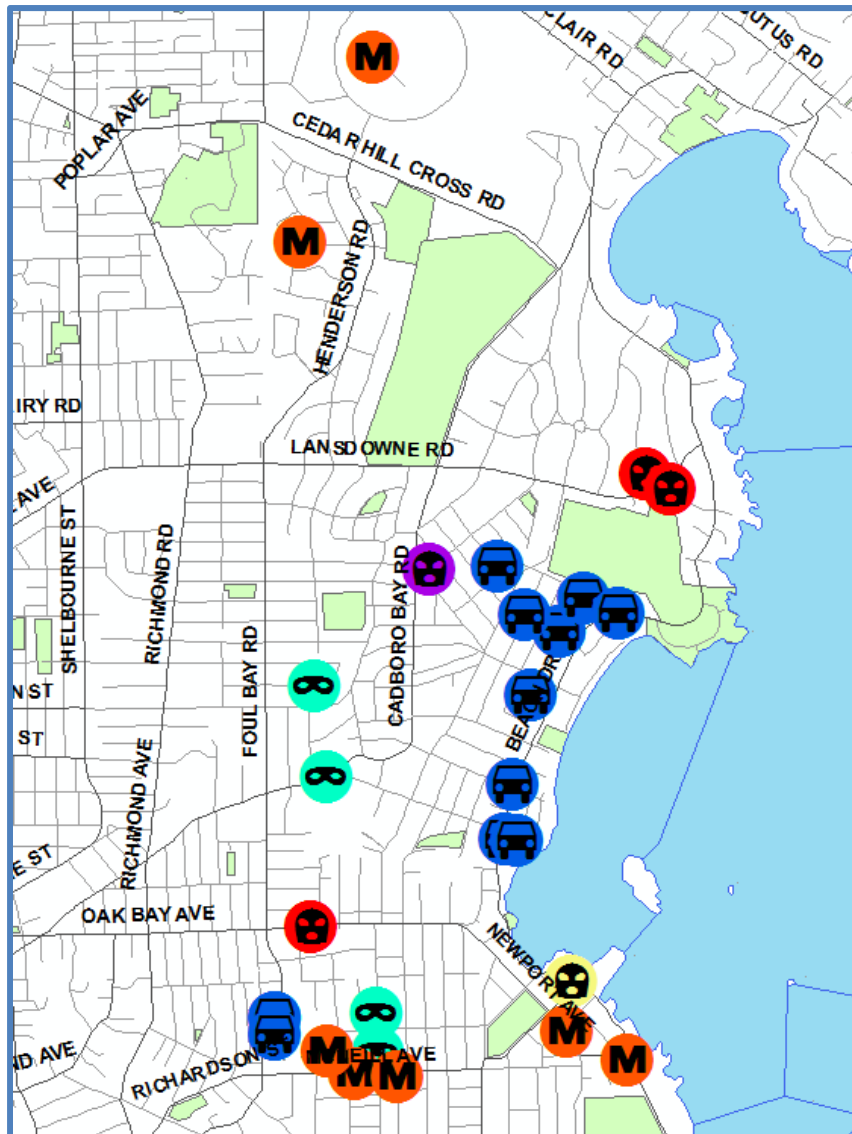

Oak Bay Police Department

Crime Mapping – April 2017

- Residential B&E
-  ResBE
- Business B&E
-  BusBE
- Other B&E
-  OthBE
- Theft From Vehicle
-  TFA
- Mischief
-  Mischief
- Theft of Bicycle
-  TOB

Note: errors may result due to data quality.