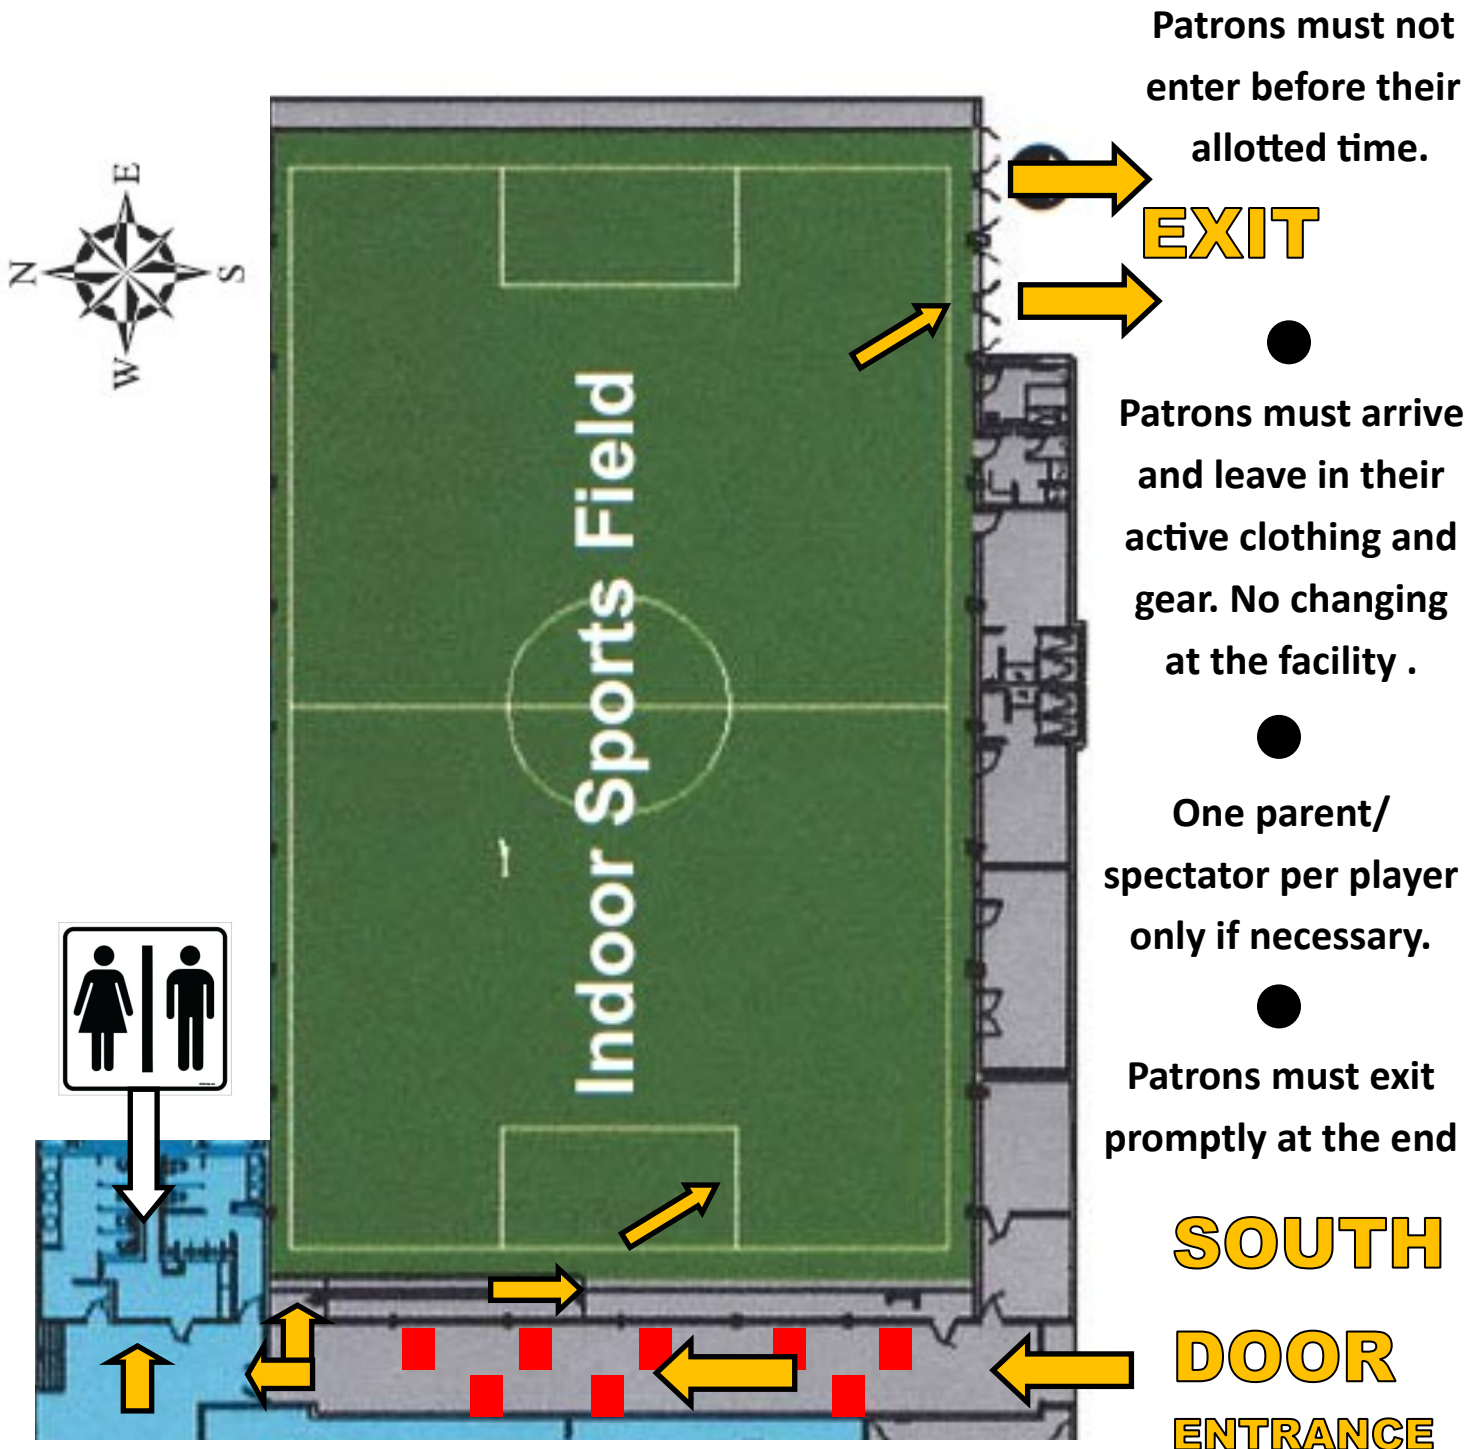

TURF

TRAFFIC FLOW

Patrons must not enter before their allotted time.

EXIT

Patrons must arrive and leave in their active clothing and gear. No changing at the facility .

One parent/ spectator per player only if necessary.

Patrons must exit promptly at the end

SOUTH

DOOR

ENTRANCE

■ Spectator area for parents ■