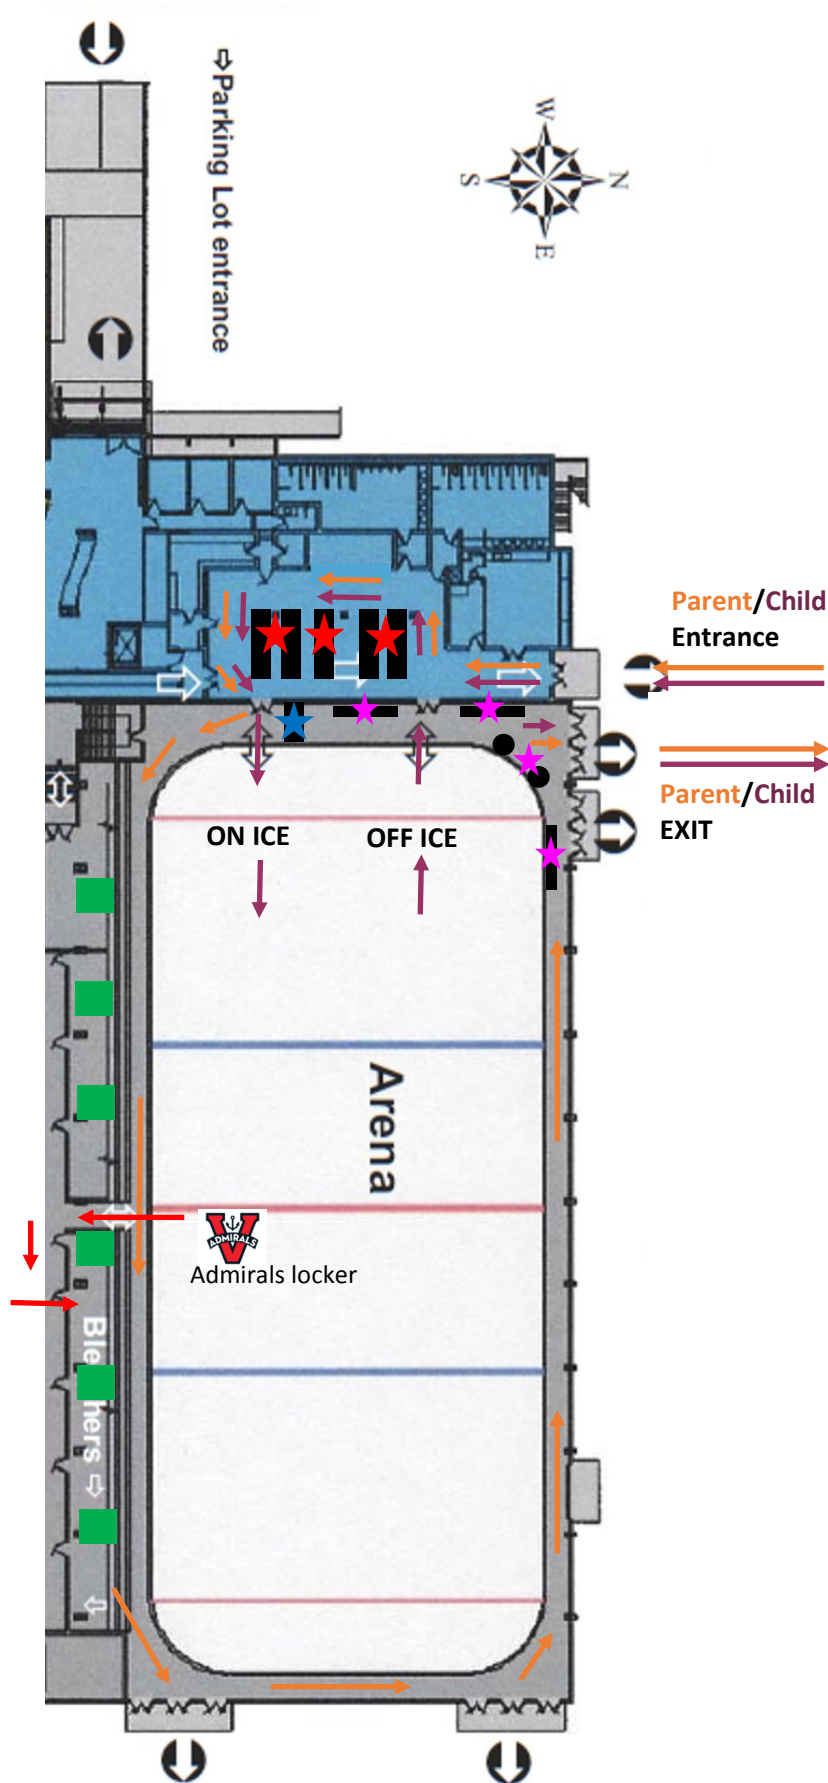

ARENA TRAFFIC FLOW

Patrons must enter the Arena during the 15 minutes before their ice session.

Parents and Children enter Arena through lobby and access ice and viewing areas

Skaters or Goalie equipment ON.

Skaters leave their belongings here.

Spectator area for parents & guardians

Skaters or Goalie equipment OFF.

Patrons must exit the Arena during the 15 minutes after their ice session.

1975 Bee St. Victoria BC