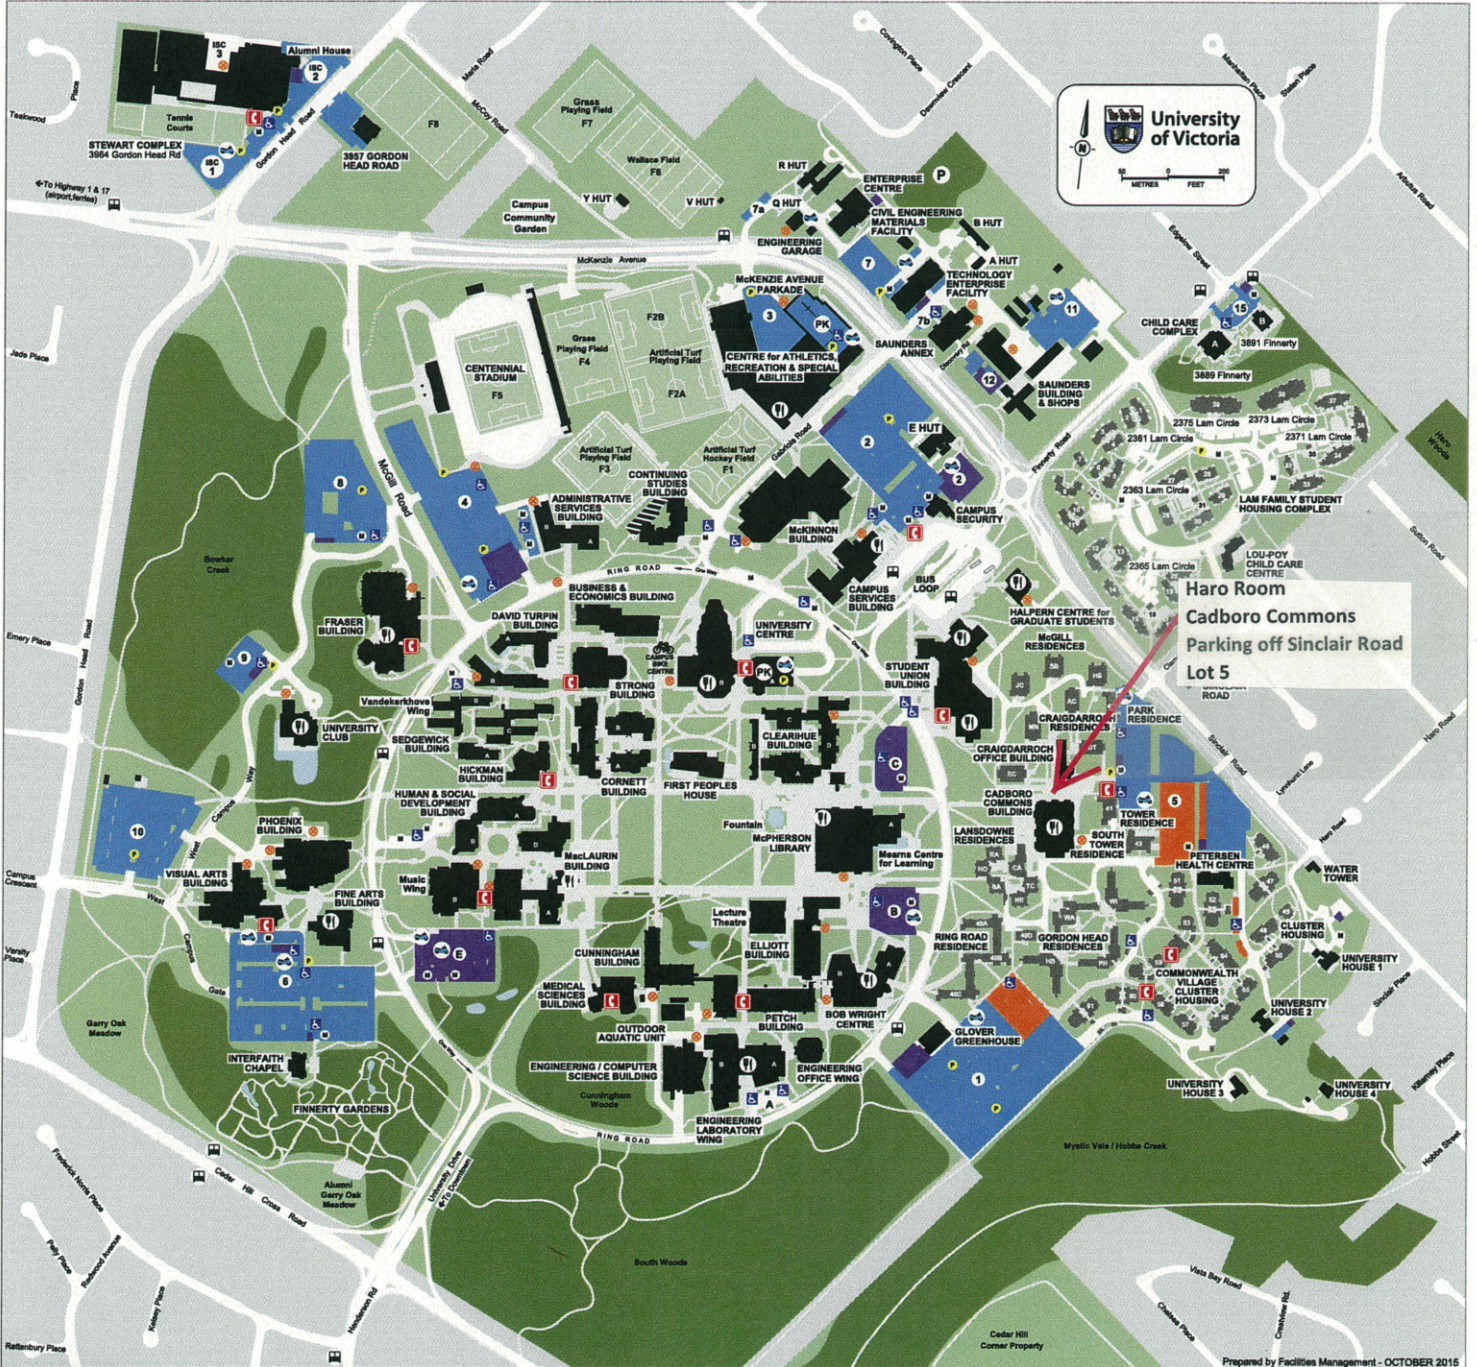

# University of Victoria Parking Guide Map

Haro Room  
Cadboro Commons  
Parking off Sinclair Road  
Lot 5

Prepared by Facilities Management - OCTOBER 2015

Buildings	Residences	Student Resident Parking	Buildings Under Construction	Permit Dispenser	Loading Dock / Deliveries	Campus Security Help Phone
Reserved Parking	General Parking	Parkade	Metered Parking	Disabled Parking	Motorcycle Parking	Bus Stop

Website: [uvic.ca/security](http://uvic.ca/security)

Emergency Phone: 250-721-7599

Non Emergency Phone: 250-721-6683